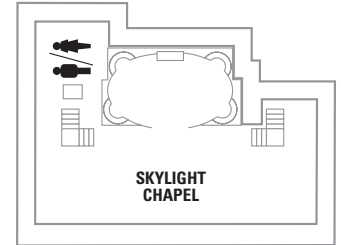

**PUBLIC AREAS**

**Skylight Chapel**

Our wedding chapel, which can accommodate 40 people, is located on top of the Viking Crown Lounge (the highest point on the ship), and is the perfect place to say "I do."

- |  |  |
|--|--|
|  Entertainment Area |  Guest Services         |
|  Dining Venue       |  Conference Center      |
|  Bars & Lounges     |  Shopping               |
|  Kids & Teens Area  |  Casino                 |
|  Pool               |  Running Track          |
|  Spa                |  Rock climbing          |
|  Fitness            |  FlowRider <sup>®</sup> |