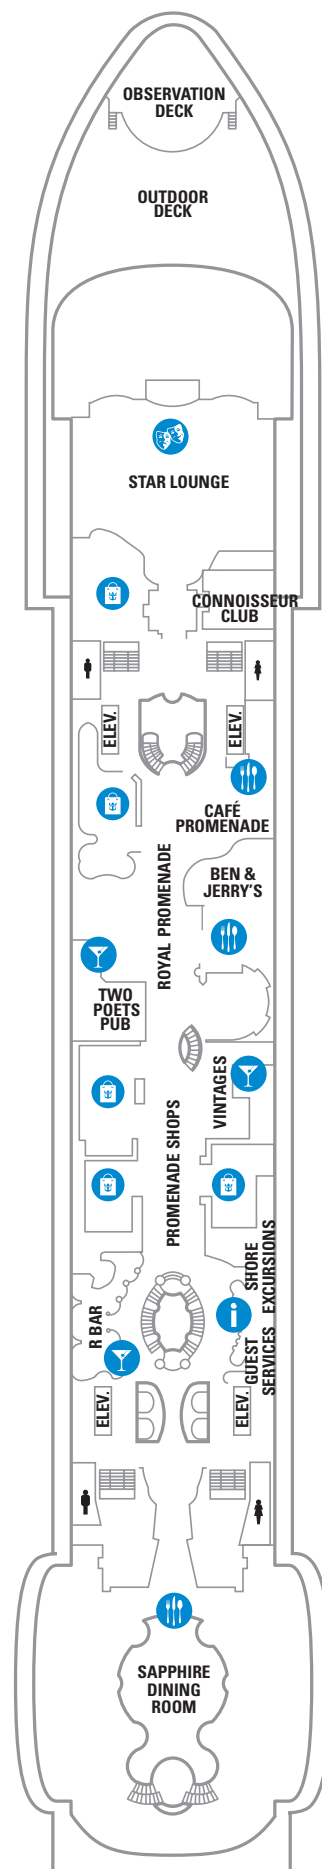

Shore Excursions

Explore and have fun ashore in every port of call! Visit the Shore Excursion desk for more details and to book.

The Centrum

The Centrum, a seven-story atrium surrounded by bars, lounges and unique shops, is best compared to the lobby of a grand hotel.

Sapphire Dining Room

Our three-tier dining room features a wide variety of menu items.

- | | |
|---|---|
|  Entertainment Area |  Guest Services |
|  Dining Venue |  Conference Center |
|  Bars & Lounges |  Shopping |
|  Kids & Teens Area |  Casino |
|  Pool |  Running Track |
|  Spa |  Rock climbing |
|  Fitness |  FlowRider® |